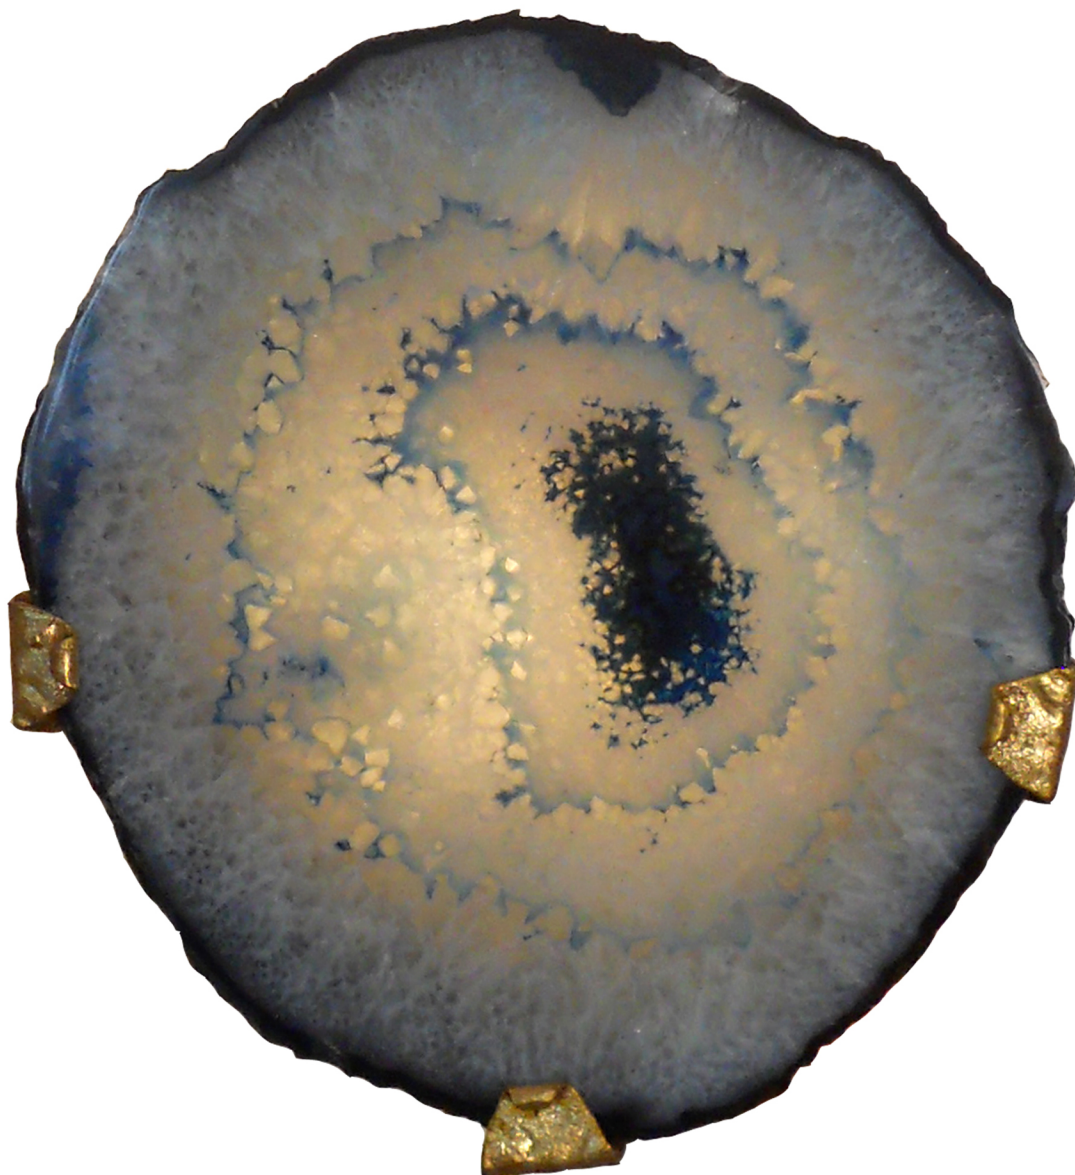

MARJORIE SKOURAS DESIGN

Jewelry for the Home

MARTA SCONCE - BLUE 1

Description: Hammered wrought iron frame with a gilded gold finish, holding a blue agate slab

Dimensions: Fixture; 5" d Agate slab; 8-9" dia x 1" d

Voltage/Lamp: 120V / 1 porcelain socket 60-watt chandelier bulb max

Available in: Custom finishes