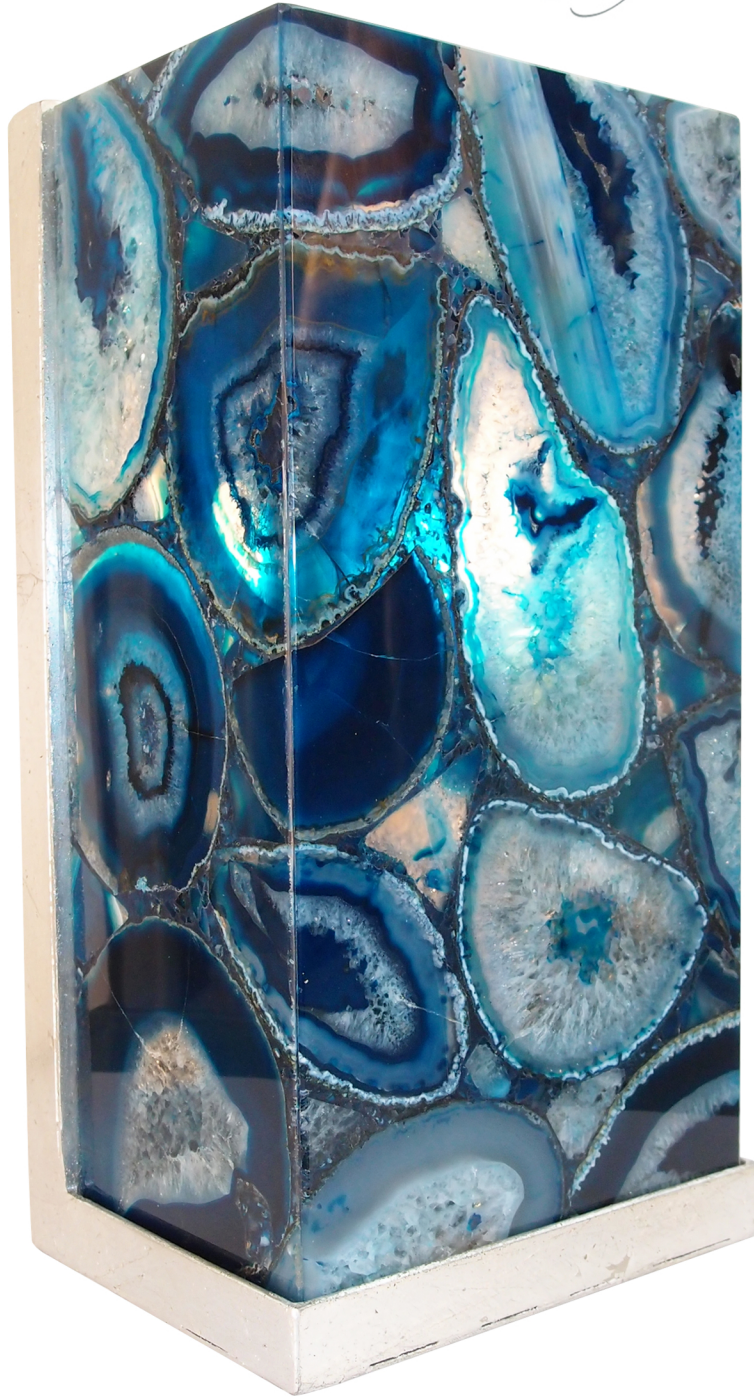

MARJORIE SKOURAS DESIGN

Jewelry for the Home

KERKYRA SCONCE

Description: Blue agate sconce shade with wrought iron frame in bright silver leaf finish

Dimensions: 6"w x 12"h x 4"d

Voltage/Lamp: 120V / 1 porcelain socket 60-watt chandelier bulb max