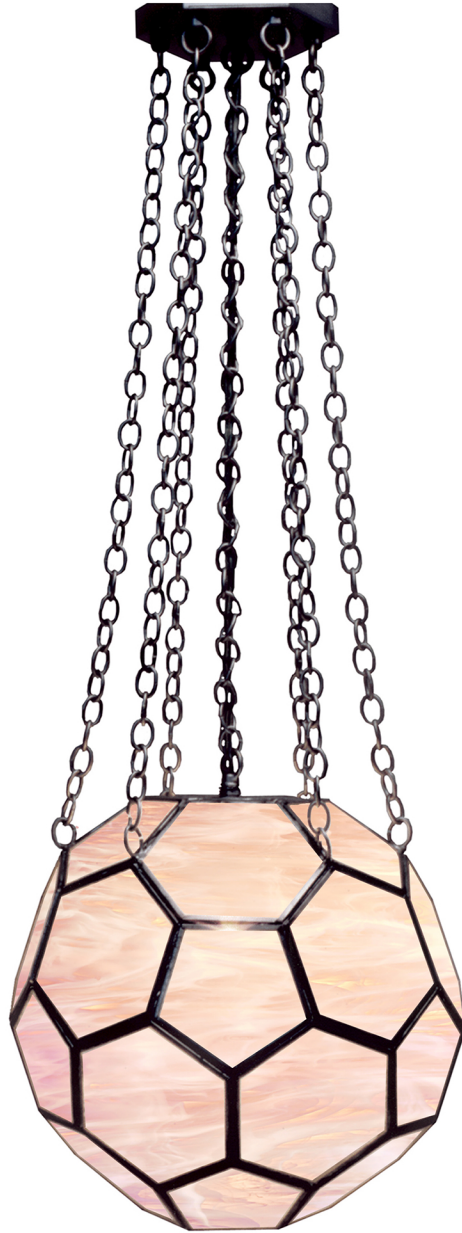

# MARJORIE SKOURAS DESIGN

*Jewelry for the Home*

## HONEYCOMB LANTERN PECHE

Description: Hand made Pewter frame with artisanal hand made glass; Hand painted finish.

Dimensions: 12" dia x 12"h; 15" dia x 15"h; 18" dia x 18"h

Standard 36" length chain with pentagonal canopy

Voltage/Lamp: 120V / 1 porcelain socket 60-watt globe bulb max

Available in: Custom sizes, chain lengths, and finishes available.