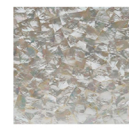

# MARJORIE SKOURAS DESIGN

*Jewelry for the Home*

Lapis Lazuli

Malachite

Pyrite

Amethyst

Amazonite

Grey Agate

Brown Tigerseye

Red Tigerseye

Blue Tigerseye

Abalone

Pink Abalone

Mother of Pearl

Black Mother of Pearl

## MARJORIE MIRROR

**Description:** Wood frame covered in semi-precious veneer

**Dimensions:** 30" w x 42" h with 4" border

**Available in:** Custom frame size, frame shape and frame material (stainless steel available for outdoor use)

Veneer options: lapis lazuli, malachite, pyrite, amethyst, amazonite, grey agate, brown tigerseye, red tigerseye, blue tigerseye, abalone, pink abalone, mother of pearl, black mother of pearl