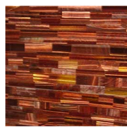

# MARJORIE SKOURAS DESIGN

*Jewelry for the Home*

Lapis Lazuli

Malachite

Pyrite

Amethyst

Amazonite

Grey Agate

Brown Tigerseye

Red Tigerseye

Blue Tigerseye

Abalone

Pink Abalone

Mother of Pearl

Black Mother of Pearl

## MARJORIE MIRROR

**Description:** Wood frame covered in semi-precious veneer

**Dimensions:** 30" w x 42" h with 4" border

**Available in:** Custom frame size, frame shape and frame material (stainless steel available for outdoor use)

Veneer options: lapis lazuli, malachite, pyrite, amethyst, amazonite, grey agate, brown tigerseye, red tigerseye, blue tigerseye, abalone, pink abalone, mother of pearl, black mother of pearl