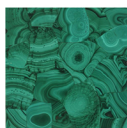

# MARJORIE SKOURAS DESIGN

*Jewelry for the Home*

Lapis Lazuli

Malachite

Pyrite

Amethyst

Amazonite

Grey Agate

Brown Tigerseye

Red Tigerseye

Blue Tigerseye

Abalone

Pink Abalone

Mother of Pearl

Black Mother of Pearl

Veneer options: lapis lazuli, malachite, pyrite, amethyst, amazonite, grey agate, brown tigerseye, red tigerseye, blue tigerseye, abalone, pink abalone, mother of pearl, black mother of pearl