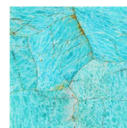

# MARJORIE SKOURAS DESIGN

*Jewelry for the Home*

Lapis Lazuli

Malachite

Pyrite

Amethyst

Amazonite

Grey Agate

Brown Tigerseye

Red Tigerseye

Blue Tigerseye

Abalone

Pink Abalone

Mother of Pearl

Black Mother of Pearl

## MARJORIE MIRROR

**Description:** Wood frame covered in semi-precious veneer

**Dimensions:** 30" w x 42" h with 4" border

**Available in:** Custom frame size, frame shape and frame material (stainless steel available for outdoor use)

Veneer options: lapis lazuli, malachite, pyrite, amethyst, amazonite, grey agate, brown tigerseye, red tigerseye, blue tigerseye, abalone, pink abalone, mother of pearl, black mother of pearl