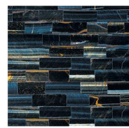

# MARJORIE SKOURAS DESIGN

*Jewelry for the Home*

Lapis Lazuli

Malachite

Pyrite

Amethyst

Amazonite

Grey Agate

Brown Tigerseye

Red Tigerseye

Blue Tigerseye

Abalone

Pink Abalone

Mother of Pearl

Black Mother of Pearl

## MARJORIE MIRROR

**Description:** Wood frame covered in semi-precious veneer

**Dimensions:** 30" w x 42" h with 4" border

**Available in:** Custom frame size, frame shape and frame material (stainless steel available for outdoor use)

Veneer options: lapis lazuli, malachite, pyrite, amethyst, amazonite, grey agate, brown tigerseye, red tigerseye, blue tigerseye, abalone, pink abalone, mother of pearl, black mother of pearl