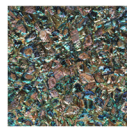

# MARJORIE SKOURAS DESIGN

*Jewelry for the Home*

Lapis Lazuli

Malachite

Pyrite

Amethyst

Amazonite

Grey Agate

Brown Tigerseye

Red Tigerseye

Blue Tigerseye

Abalone

Pink Abalone

Mother of Pearl

Black Mother of Pearl

## MARJORIE MIRROR

**Description:** Wood frame covered in semi-precious veneer

**Dimensions:** 30" w x 42" h with 4" border

**Available in:** Custom frame size, frame shape and frame material (stainless steel available for outdoor use)

Veneer options: lapis lazuli, malachite, pyrite, amethyst, amazonite, grey agate, brown tigerseye, red tigerseye, blue tigerseye, abalone, pink abalone, mother of pearl, black mother of pearl