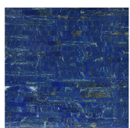

# MARJORIE SKOURAS DESIGN

*Jewelry for the Home*

Lapis Lazuli

Malachite

Pyrite

Amethyst

Amazonite

Grey Agate

Brown Tigerseye

Red Tigerseye

Blue Tigerseye

Abalone

Pink Abalone

Mother of Pearl

Black Mother of Pearl

Veneer options: lapis lazuli, malachite, pyrite, amethyst, amazonite, grey agate, brown tigerseye, red tigerseye, blue tigerseye, abalone, pink abalone, mother of pearl, black mother of pearl