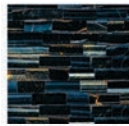

# MARJORIE SKOURAS DESIGN

*Jewelry for the Home*

Lapis Lazuli

Malachite

Pyrite

Amethyst

Amazonite

Grey Agate

Brown Tigerseye

Red Tigerseye

Blue Tigerseye

Abalone

Pink Abalone

Mother of Pearl

Black Mother of Pearl

## MARJORIE MIRROR

**Description:** Wood frame covered in semi-precious veneer

**Dimensions:** 30" w x 42" h with 4" border

**Available in:** Custom frame size, frame shape and frame material (stainless steel available for outdoor use)

Veneer options: lapis lazuli, malachite, pyrite, amethyst, amazonite, grey agate, brown tigerseye, red tigerseye, blue tigerseye, abalone, pink abalone, mother of pearl, black mother of pearl