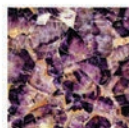

# MARJORIE SKOURAS DESIGN

*Jewelry for the Home*

Lapis Lazuli

Malachite

Pyrite

Amethyst

Amazonite

Grey Agate

Brown Tigerseye

Red Tigerseye

Blue Tigerseye

Abalone

Pink Abalone

Mother of Pearl

Black Mother of Pearl

Veneer options: lapis lazuli, malachite, pyrite, amethyst, amazonite, grey agate, brown tigerseye, red tigerseye, blue tigerseye, abalone, pink abalone, mother of pearl, black mother of pearl