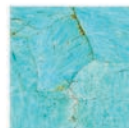

# MARJORIE SKOURAS DESIGN

*Jewelry for the Home*

Lapis Lazuli

Malachite

Pyrite

Amethyst

Amazonite

Grey Agate

Brown Tigerseye

Red Tigerseye

Blue Tigerseye

Abalone

Pink Abalone

Mother of Pearl

Black Mother of Pearl

Veneer options: lapis lazuli, malachite, pyrite, amethyst, amazonite, grey agate, brown tigerseye, red tigerseye, blue tigerseye, abalone, pink abalone, mother of pearl, black mother of pearl