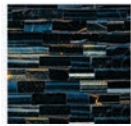

# MARJORIE SKOURAS DESIGN

*Jewelry for the Home*

Lapis Lazuli

Malachite

Pyrite

Amethyst

Amazonite

Grey Agate

Brown Tigerseye

Red Tigerseye

Blue Tigerseye

Abalone

Pink Abalone

Mother of Pearl

Black Mother of Pearl

## MARJORIE MIRROR

**Description:** Wood frame covered in semi-precious veneer

**Dimensions:** 30"w x 42"h with 4" border

**Available in:** Custom frame size, frame shape and frame material (stainless steel available for outdoor use)

Veneer options: lapis lazuli, malachite, pyrite, amethyst, amazonite, grey agate, brown tigerseye, red tigerseye, blue tigerseye, abalone, pink abalone, mother of pearl, black mother of pearl