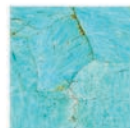

# MARJORIE SKOURAS DESIGN

*Jewelry for the Home*

Lapis Lazuli

Malachite

Pyrite

Amethyst

Amazonite

Grey Agate

Brown Tigerseye

Red Tigerseye

Blue Tigerseye

Abalone

Pink Abalone

Mother of Pearl

Black Mother of Pearl

Veneer options: lapis lazuli, malachite, pyrite, amethyst, amazonite, grey agate, brown tigerseye, red tigerseye, blue tigerseye, abalone, pink abalone, mother of pearl, black mother of pearl