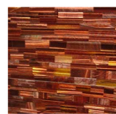

# MARJORIE SKOURAS DESIGN™

*Jewelry for the Home*

Lapis Lazuli

Malachite

Pyrite

Amethyst

Amazonite

Grey Agate

Brown Tigerseye

Red Tigerseye

Blue Tigerseye

Abalone

Pink Abalone

Mother of Pearl

Black Mother of Pearl

## MARCUS MIRROR

**Description:** Wood frame covered in semi-precious veneer (shown with pyrite and 1" beveled mirror)

**Dimensions:** 30"w x 46"h with 4" border

**Available in:** Custom frame size, frame shape and frame material (stainless steel available for outdoor use)

Veneer options: lapis lazuli, malachite, pyrite, amethyst, amazonite, grey agate, brown tigerseye, red tigerseye, blue tigerseye, abalone, pink abalone, mother of pearl, black mother of pearl