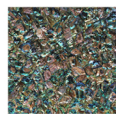

# MARJORIE SKOURAS DESIGN™

*Jewelry for the Home*

Lapis Lazuli

Malachite

Pyrite

Amethyst

Amazonite

Grey Agate

Brown Tigerseye

Red Tigerseye

Blue Tigerseye

Abalone

Pink Abalone

Mother of Pearl

Black Mother of Pearl

## MARCUS MIRROR

**Description:** Wood frame covered in semi-precious veneer (shown with pyrite and 1" beveled mirror)

**Dimensions:** 30"w x 46"h with 4" border

**Available in:** Custom frame size, frame shape and frame material (stainless steel available for outdoor use)

Veneer options: lapis lazuli, malachite, pyrite, amethyst, amazonite, grey agate, brown tigerseye, red tigerseye, blue tigerseye, abalone, pink abalone, mother of pearl, black mother of pearl