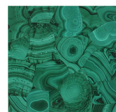

# MARJORIE SKOURAS DESIGN™

*Jewelry for the Home*

Lapis Lazuli

Malachite

Pyrite

Amethyst

Amazonite

Grey Agate

Brown Tigerseye

Red Tigerseye

Blue Tigerseye

Abalone

Pink Abalone

Mother of Pearl

Black Mother of Pearl

## MARCUS MIRROR

**Description:** Wood frame covered in semi-precious veneer (shown with pyrite and 1" beveled mirror)

**Dimensions:** 30"w x 46"h with 4" border

**Available in:** Custom frame size, frame shape and frame material (stainless steel available for outdoor use)

Veneer options: lapis lazuli, malachite, pyrite, amethyst, amazonite, grey agate, brown tigerseye, red tigerseye, blue tigerseye, abalone, pink abalone, mother of pearl, black mother of pearl