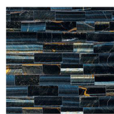

# MARJORIE SKOURAS DESIGN™

*Jewelry for the Home*

Lapis Lazuli

Malachite

Pyrite

Amethyst

Amazonite

Grey Agate

Brown Tigerseye

Red Tigerseye

Blue Tigerseye

Abalone

Pink Abalone

Mother of Pearl

Black Mother of Pearl

## MARCUS MIRROR

**Description:** Wood frame covered in semi-precious veneer (shown with pyrite and 1" beveled mirror)

**Dimensions:** 30"w x 46"h with 4" border

**Available in:** Custom frame size, frame shape and frame material (stainless steel available for outdoor use)

Veneer options: lapis lazuli, malachite, pyrite, amethyst, amazonite, grey agate, brown tigerseye, red tigerseye, blue tigerseye, abalone, pink abalone, mother of pearl, black mother of pearl