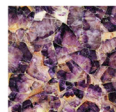

# MARJORIE SKOURAS DESIGN™

*Jewelry for the Home*

Lapis Lazuli

Malachite

Pyrite

Amethyst

Amazonite

Grey Agate

Brown Tigerseye

Red Tigerseye

Blue Tigerseye

Abalone

Pink Abalone

Mother of Pearl

Black Mother of Pearl

## MARCUS MIRROR

**Description:** Wood frame covered in semi-precious veneer (shown with pyrite and 1" beveled mirror)

**Dimensions:** 30"w x 46"h with 4" border

**Available in:** Custom frame size, frame shape and frame material (stainless steel available for outdoor use)

Veneer options: lapis lazuli, malachite, pyrite, amethyst, amazonite, grey agate, brown tigerseye, red tigerseye, blue tigerseye, abalone, pink abalone, mother of pearl, black mother of pearl