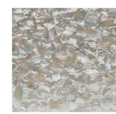

Brown Tigerseye

Red Tigerseye

Blue Tigerseye

Abalone

Pink Abalone

Mother of Pearl

Black Mother of Pearl

## MARCUS MIRROR

**Description:** Wood frame covered in semi-precious veneer (shown with pyrite and 1" beveled mirror)

**Dimensions:** 30"w x 46"h with 4" border

**Available in:** Custom frame size, frame shape and frame material (stainless steel available for outdoor use)

Veneer options: lapis lazuli, malachite, pyrite, amethyst, amazonite, grey agate, brown tigerseye, red tigerseye, blue tigerseye, abalone, pink abalone, mother of pearl, black mother of pearl