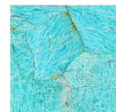

# MARJORIE SKOURAS DESIGN™

*Jewelry for the Home*

Lapis Lazuli

Malachite

Pyrite

Amethyst

Amazonite

Grey Agate

Brown Tigerseye

Red Tigerseye

Blue Tigerseye

Abalone

Pink Abalone

Mother of Pearl

Black Mother of Pearl

## MARCUS MIRROR

**Description:** Wood frame covered in semi-precious veneer (shown with pyrite and 1" beveled mirror)

**Dimensions:** 30"w x 46"h with 4" border

**Available in:** Custom frame size, frame shape and frame material (stainless steel available for outdoor use)

Veneer options: lapis lazuli, malachite, pyrite, amethyst, amazonite, grey agate, brown tigerseye, red tigerseye, blue tigerseye, abalone, pink abalone, mother of pearl, black mother of pearl