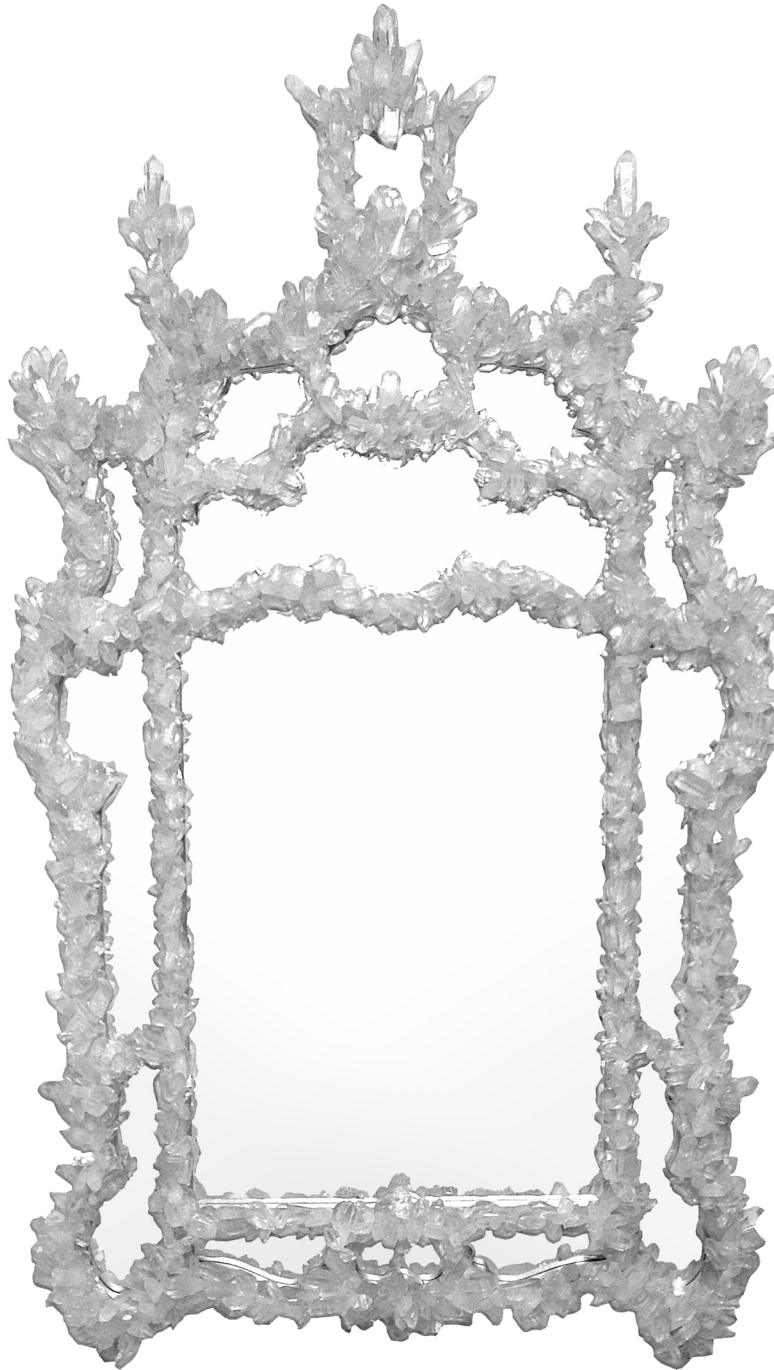

MARJORIE SKOURAS DESIGN

Jewelry for the Home

SULTANA MIRROR

Description: Chinese Chippendale style hand-craved wood frame with a painted silver finish, dressed with rough-cut quartz crystal pieces

Dimensions: 24"w x 2"d x 42"h