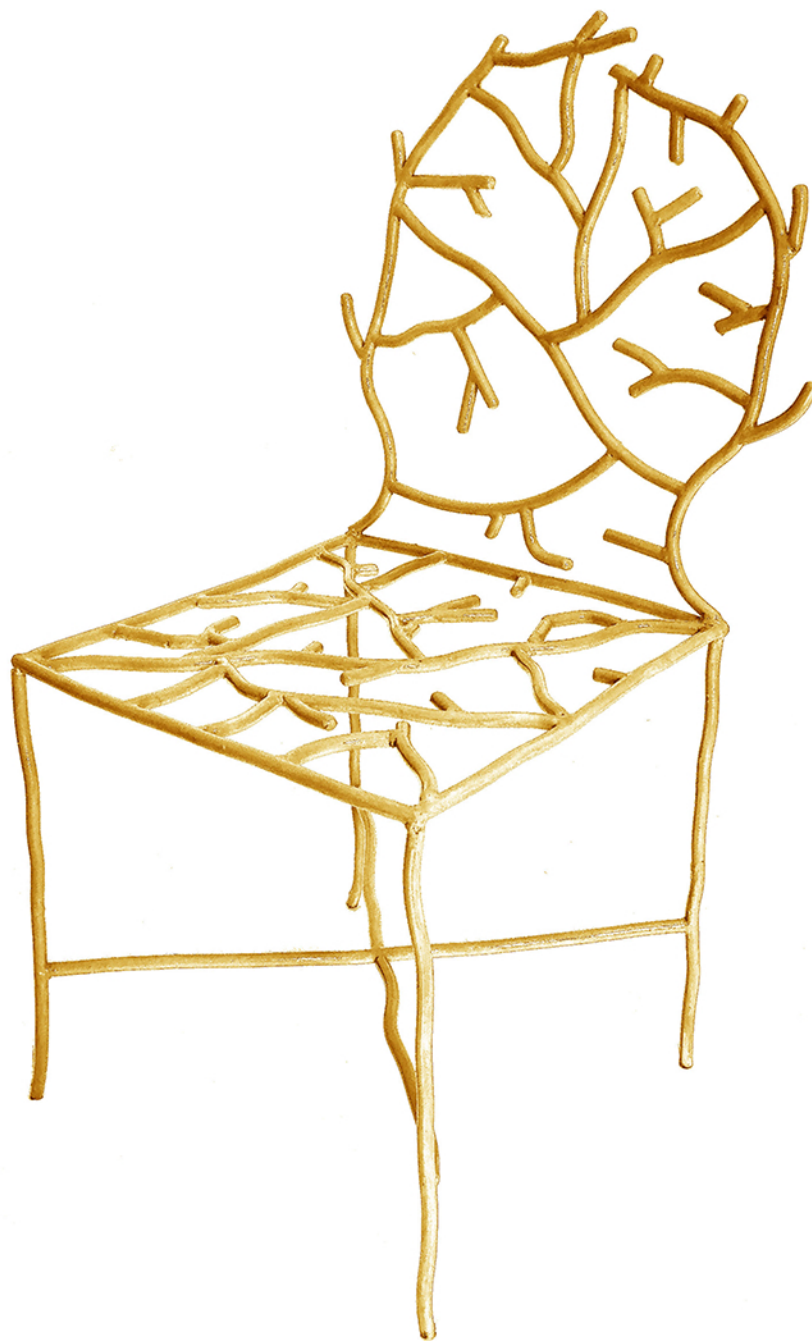

MARJORIE SKOURAS DESIGN

Jewelry for the Home

CORAIL CHAIR

Description: a hand wrought iron chair with a painted finish. Suitable for both indoor and outdoor use.
Dimensions: 18" W x 18.5" D, 39" H, 18" seat height.
Available in: custom colors.
Each piece is made to order.